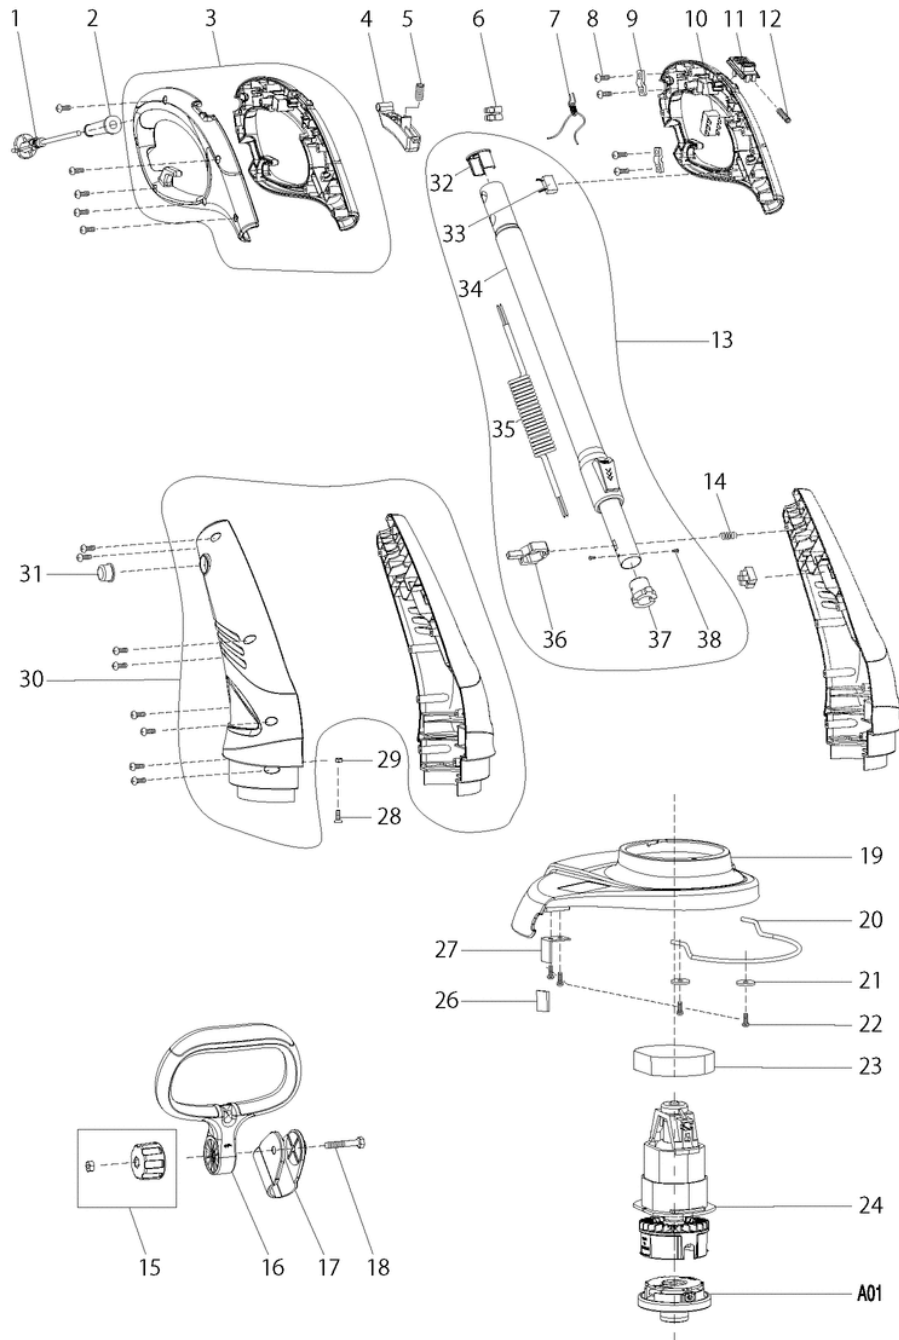

Makita Service Information / Model: UR3000